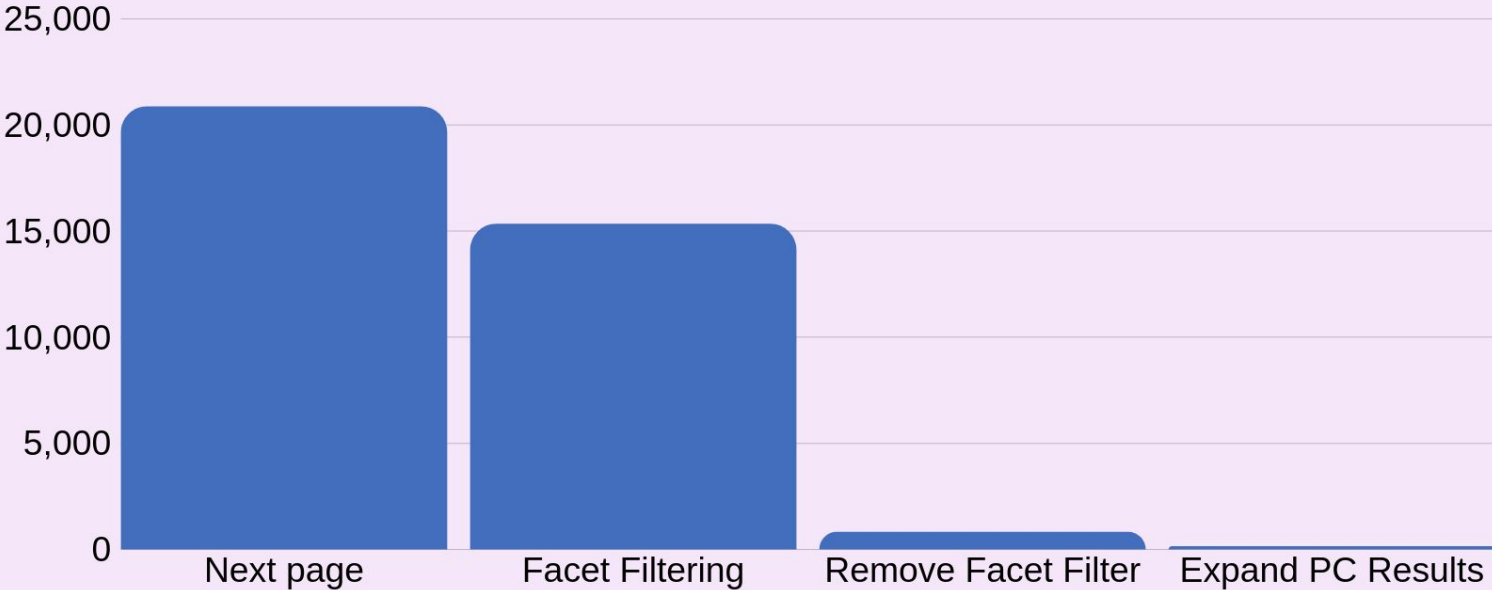

RESULTS LIST ACTIONS

April 2019